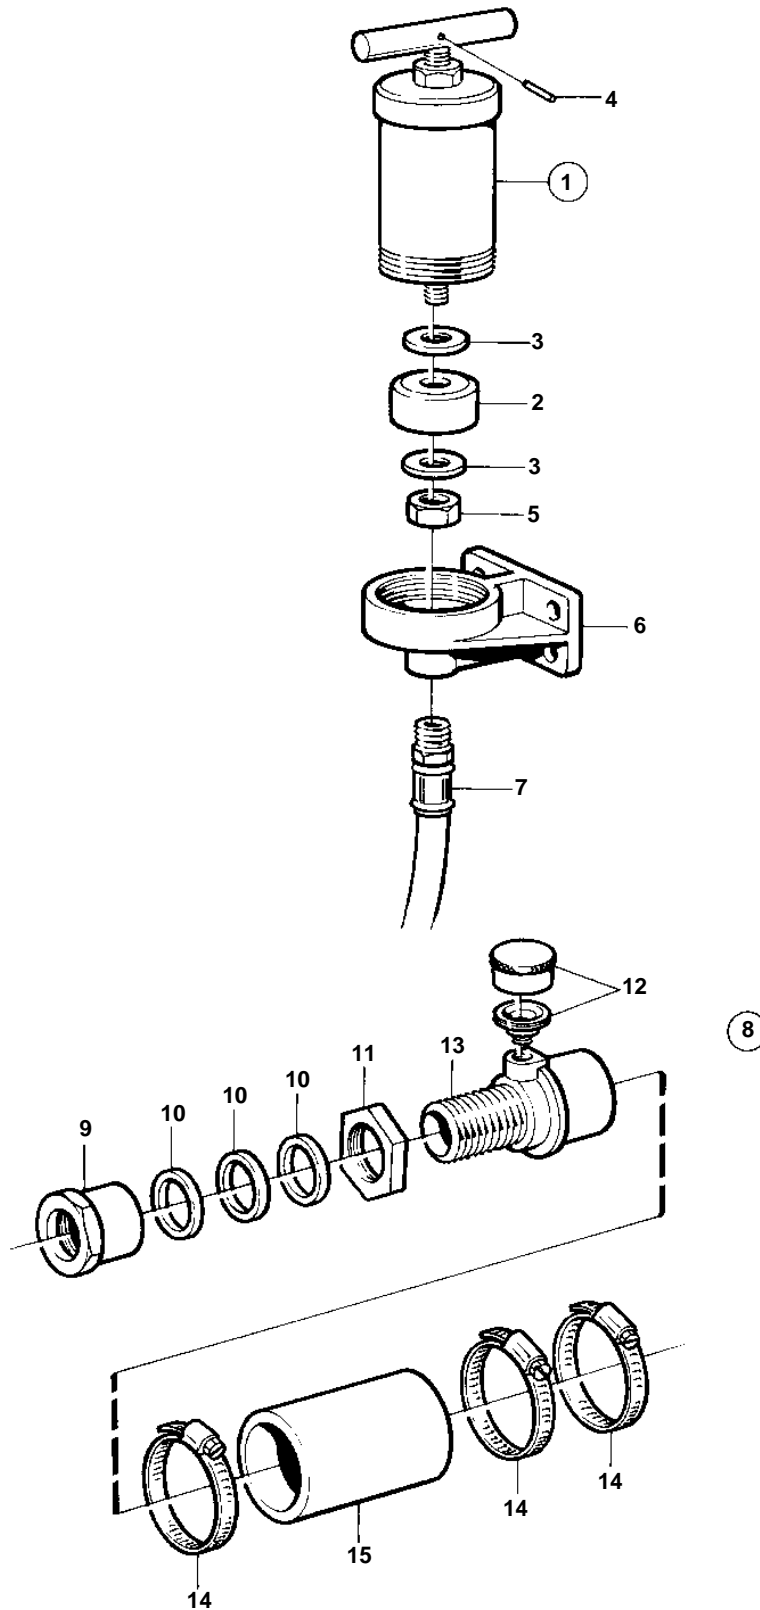

COMMON

COMMON

| REF | PART NO. | QTY | DESCRIPTION | NOTES |
|-----|----------|-----|----------------|------------|
| 1 | 827184 | 1 | Grease press | |
| 2 | 815579 | 1 | · Leather cuff | |
| 3 | 948087 | 2 | · Washer | |
| 4 | | 1 | · Pin | |
| 5 | 950354 | 1 | · Lock nut | |
| 6 | | 1 | · Retainer | |
| 7 | 833842 | 1 | Hose | |
| 8 | 859012 | 1 | Stuffing box | D=25mm |
| | 859013 | 1 | Stuffing box | D=30mm |
| 9 | | 1 | · Nut | |
| 10 | 859003 | 3 | · Box gasket | D=25mm |
| | 859006 | 3 | · Box gasket | D=30mm |
| 11 | | 1 | · Nut | |
| 12 | 914138 | 1 | · Grease cup | |
| 13 | | 1 | · Stuffing box | |
| 14 | 961672 | 3 | · Clamp | FOR 859012 |
| | 961674 | 3 | · Clamp | FOR 859013 |
| 15 | 825672 | 1 | · Hose | D=25mm |
| | 825673 | 1 | · Hose | D=30mm |